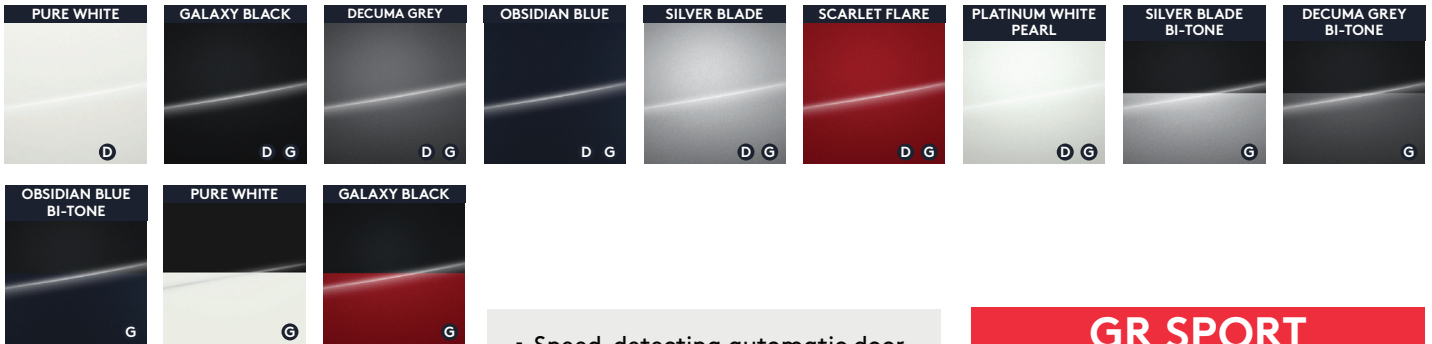

Choose your *own* joy!

DESIGN

- 18" grey machined-face alloy wheels (5-spoke)
- Privacy Glass
- Electronic parking brake
- Leather gear shift with chrome surround
- Auto wipers
- Auto-retractable, heated power adjustable door mirrors with puddle lights & integrated indicators
- 12.3" digital combimeter
- 12v power outlet - Front
- 220v power socket - luggage compartment
- Auto-dimming rear view mirror
- Child safety door lock
- Driver & front passenger personal LED lights
- Front central armrest
- Remote controlled dual-zone automatic air conditioning
- Rear passenger air vents
- Reversing camera with dynamic guide lines display

- Speed-detecting automatic door lock
- Heated front & rear seats
- 60:40 split-folding rear seats
- Reclining rear seats
- 6 speakers
- 10.5" Toyota Smart Connect multimedia system with wireless Smartphone integration including Apple CarPlay
- Bluetooth® Connectivity
- Digital Audio Broadcast (DAB)
- USB connector - Front
- USB type C - Rear
- 7.5m cable with home charging plug
- 7.5m Fast Charge 32A Mennekes cable
- Gloss black roof rails
- Plug-In hybrid with a range 74km