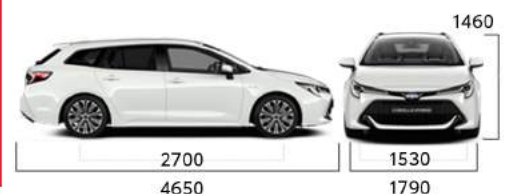

Engine

1.8 Ltr Hybrid
Automatic Transmission
122 bhp
Fuel Economy - 56.4 to 62.7 mpg

2.0 Ltr Hybrid
Automatic Transmission
180 bhp
Fuel Economy - 53.2 to 57.6 mpg

Additional Protection

- Diamond Brite (Fabric & Paint)
- 5-year Service Plan

Body Type

- Hatchback
- Touring Sport

Dimensions

Hatchback:
Exterior Length; 4370 mm
Exterior Width; 1790 mm
Exterior Height; 1460 mm

Touring Sport:
Exterior Length; 4650 mm
Exterior Width; 1790 mm
Exterior Height; 1460 mm