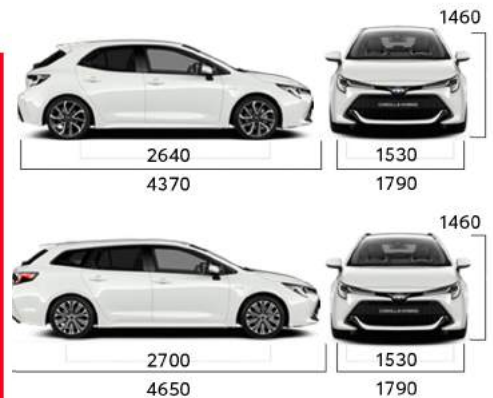

Engine:

1.8 Ltr Hybrid
Automatic Transmission
122 bhp

Body Type

- Hatchback
- Touring Sport

Dimensions

Hatchback:
Exterior Length; 4370 mm
Exterior Width; 1790 mm
Exterior Height; 1460 mm

Touring Sport:
Exterior Length; 4650 mm
Exterior Width; 1790 mm
Exterior Height; 1460 mm

1.8 Ltr Hybrid
Automatic Transmission
122 bhp

2.0 Ltr Hybrid
Automatic Transmission
180 bhp

Body Type

- Hatchback
- Touring Sport

Dimensions

Hatchback:
Exterior Length; 4370 mm
Exterior Width; 1790 mm
Exterior Height; 1460 mm